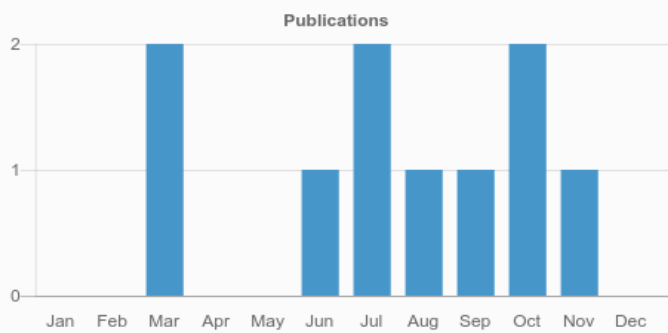

International Journal of Digital Multimedia Broadcasting

1.25
CURRENT CITESCORE

Total authors

Total published articles

Average time from submission to acceptance

Average time from acceptance to publication

Total submitted articles

Total accepted articles

Most Viewed Articles

| Article | Views |
|--|-------|
| Enhancing the Security of Customer Data in Cloud Environments using a novel Digital Fingerprinting Technique | 1,428 |
| A Novel Steganography Technique for SDTV-H.264/AVC Encoded Video | 1,257 |
| A Model for Video Quality Assessment Considering Packet Loss for Broadcast Digital Television Coded in H.264 | 1,228 |
| Efficient Time-Frequency Localization of a Signal | 1,170 |
| Automatic Story Segmentation for TV News Video using Multiple Modalities | 1,028 |
| On the Feasibility of Unlicensed Communications in the TV White Space: Field Measurements in the UHF Band | 1,020 |
| Performance Evaluation of Concurrent Multipath Video Streaming in Multihomed Mobile Networks | 999 |
| Bandwidth Management in Wireless Home Networks for IPTV Solutions | 997 |
| Decision Feedback Blind Equalizer with Tap-Leaky Whitening for Stable Structure-Criterion Switching | 983 |
| Optimization of ATSC Mobile Handheld Service Capacity | 976 |