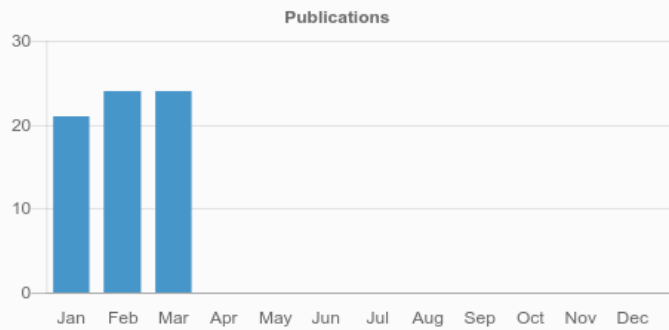

Journal of
Sensors

2.024
CURRENT IMPACT FACTOR

1.99
CURRENT CITESCORE

Total authors

Total published articles

Average time from
submission to
acceptance

Average time from
acceptance to
publication

Total submitted articles

Total accepted articles

Most Viewed Articles

Article	Views
Wireless Sensor Networks Formation: Approaches and Techniques	10,594
Study on Vibration Characteristics and Human Riding Comfort of a Special Equipment Cab	9,198
Significant Remote Sensing Vegetation Indices: A Review of Developments and Applications	8,104
Sensors of Smart Devices in Internet of Everything (IoE) Era: Big Opportunities and Massive Doubts	4,053
Biometric Based Attendance Tracking System for Education Sectors: A Literature Survey on Hardware Requirements	3,592
Evaluation of Low-Cost Sensors for Ambient PM2.5 Monitoring	2,948
Design of an instrument for liquid level measurement and concentration analysis using multi- sensor data fusion	2,267
Development and application of wireless power transmission systems for wireless ECG sensors	2,189
Evolution of Indoor Positioning Technologies: A Survey	2,159
Water Pollution Detection Based on Hypothesis Testing in Sensor Networks	2,121